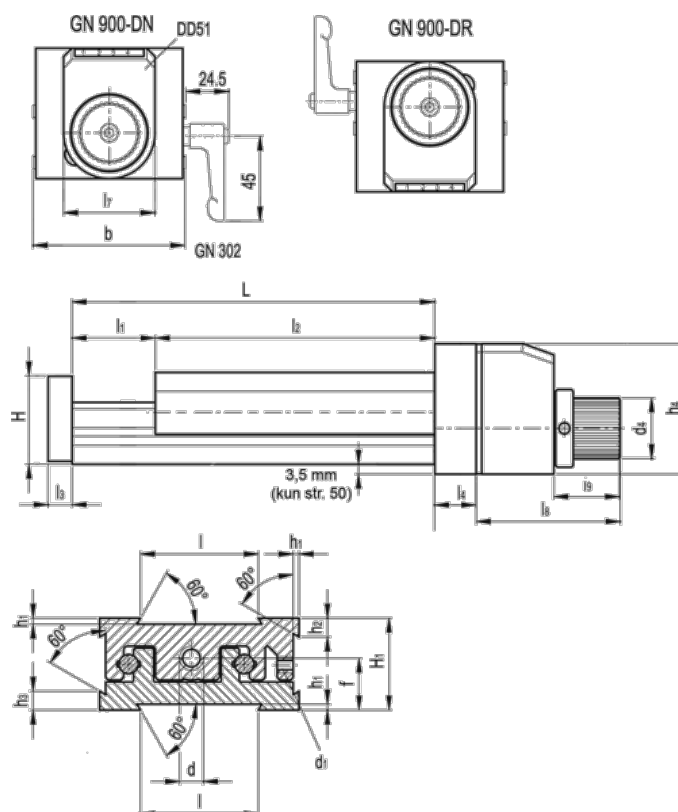

Article number: 20777032

Description: Adjustable slide unit
GN 900-120-235-75-DR-2

Measures

b = 120	h2 = 13.8	l7 = 33
d = M10x1	h3 = 13.8	l8 = 69
d1 = M5	h4 = 57	l9 = 41
d4 = 34	l = 80	
f = 26.3	L - l1 = 235-75	
H = 45.0	l2 = 160	
h1 = 2.0	l3 = 10	
H1 = 46	l4 = 18	